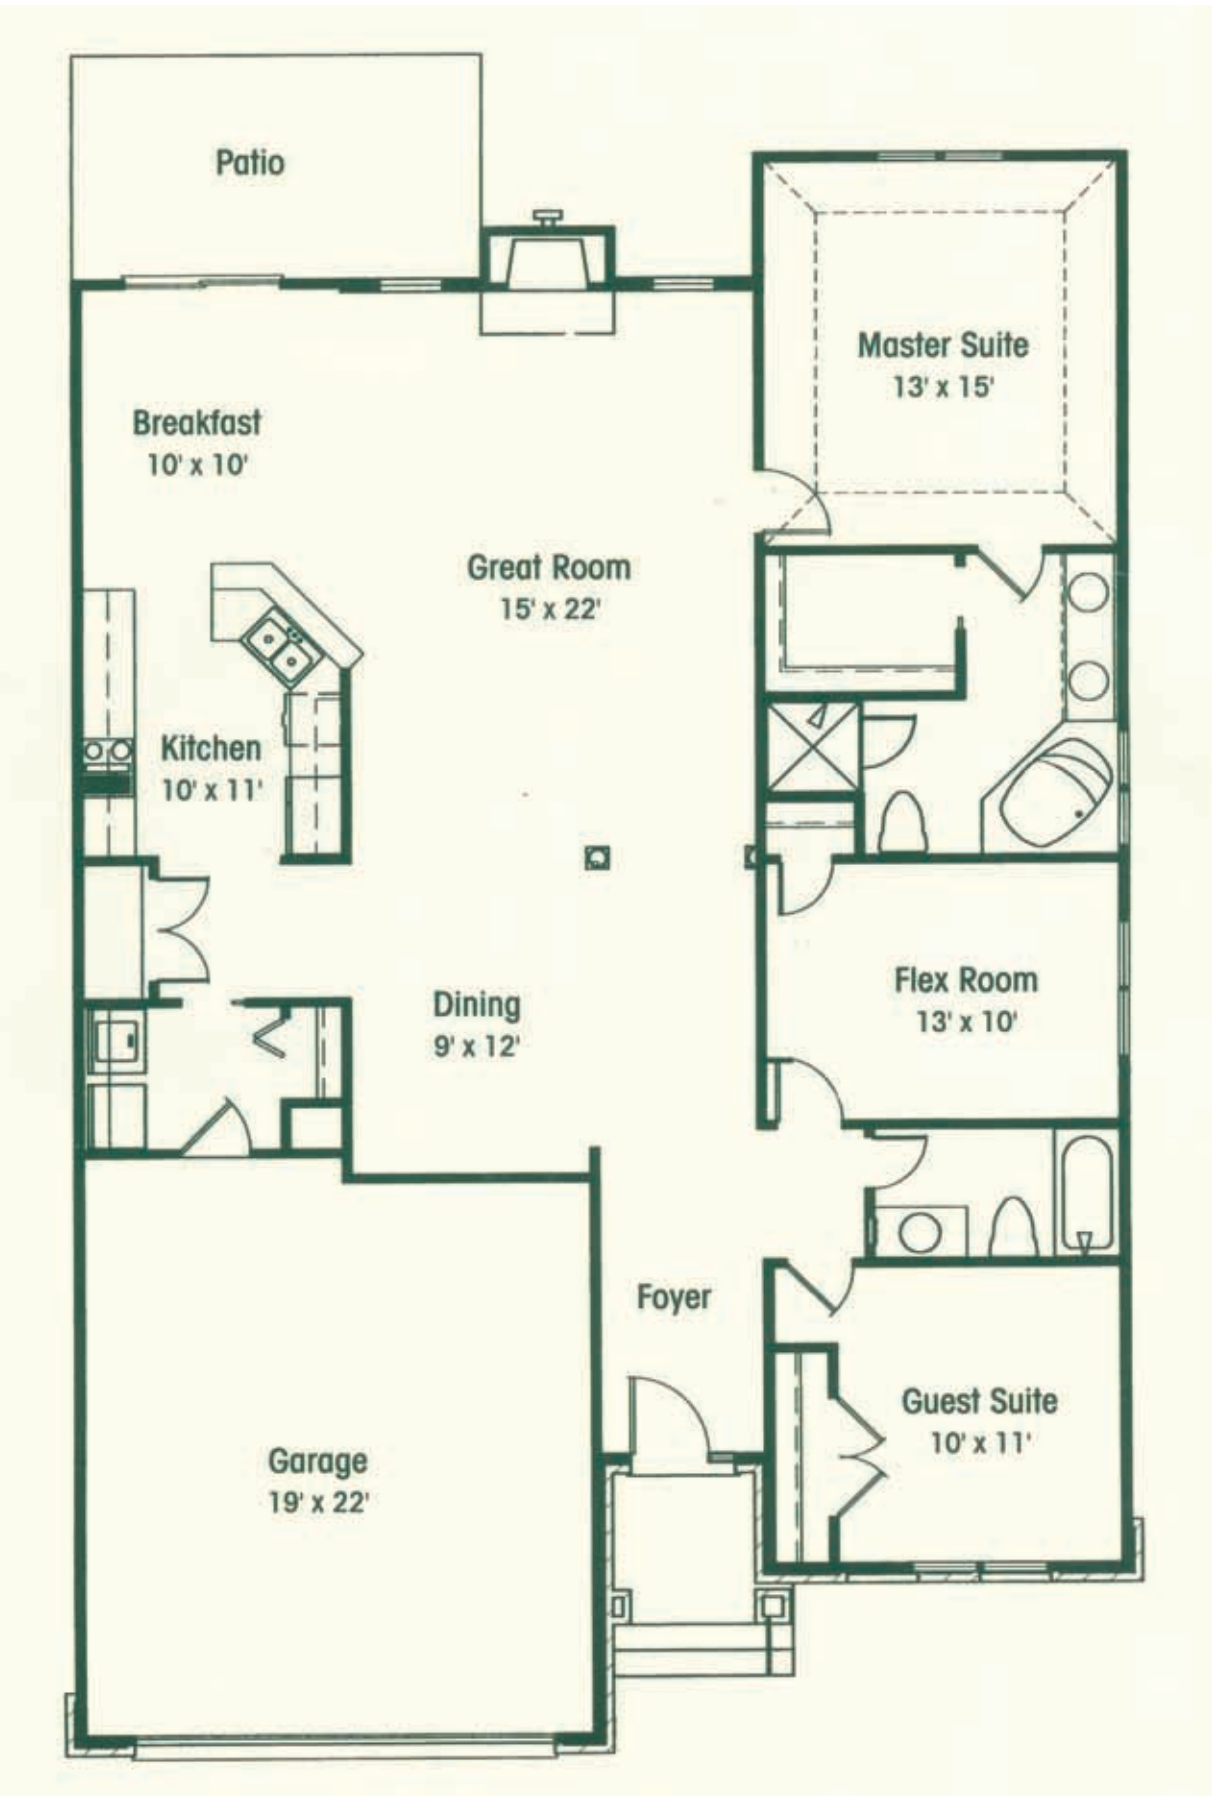

1755± Square Feet

Riviera III

Total Heated
Square Footage 2457 Sq. Ft.
Foundation Basement/Crawlspace
Width 47' - 4
Depth 82' - 8

First Floor
Ceiling Height 9'
Second Floor
Ceiling Height 9'
Additional Features (if any)
Future Recreational Room

Riviera III